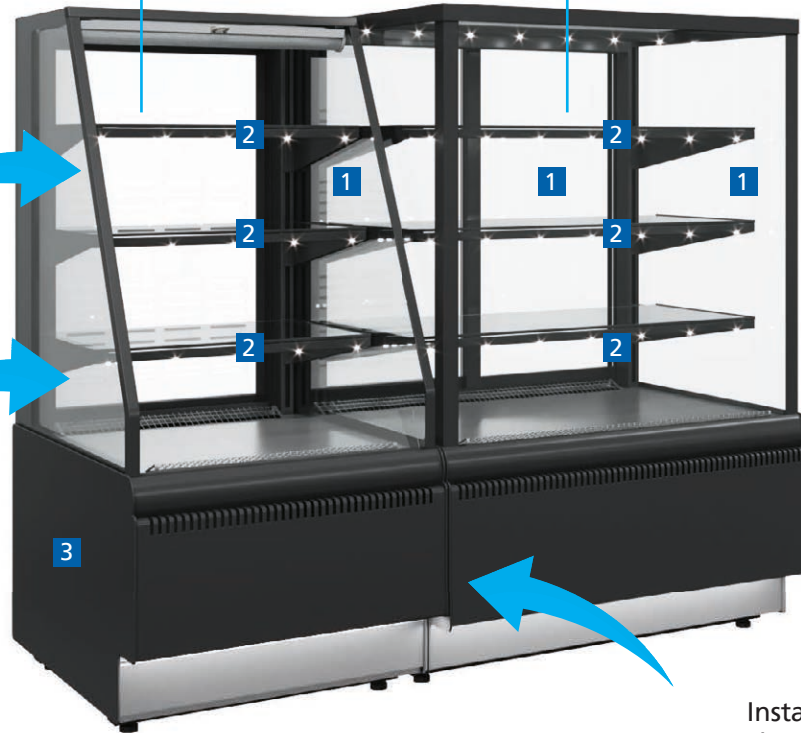

### FEATURES:

CUBESTANDARD series of confectionery display cases means:

- contemporary cubic design;
- stable temperature mode provided by insulating glass units;
- efficient use of the floor area in the cafe, bar, or shop of any format;
- manifold models, from serving over the counter to self-service;
- various color solutions;
- LED lighting on every shelf;
- protective metal stands covering the joints between glass units

Dynamic

Dynamic open

Neutral

Counter

**OPTIONS:**

- wheels
- lighting on front stands
- macaron tray (1 section, 2 sections)
- price tag tray for small pastries
- sandwich display stand
- night curtain (open)

1010 MARIEL

**1** Glazing – insulating glass unit

**2** LED lighting on each shelf

**3** Metal sidewall, 2.5 mm thick

 beverages  
+4...+12°C

 cakes, gateaux  
delicatessen  
0...+7°C

Night curtain (Self)

Open module (Self)

Installation without gaps